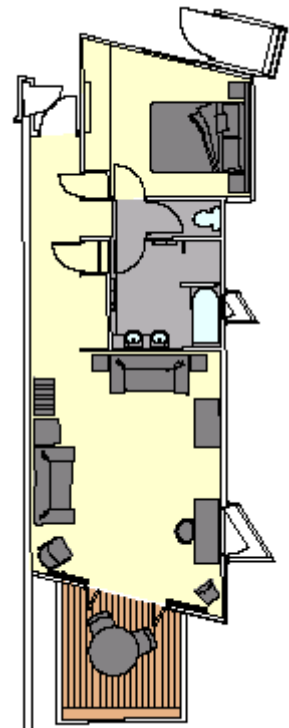

Couran Cove Island Resort

Marine Suite

Ideal for family holidays and small groups, the Marine Suite is designed as a 1 bedroom apartment with the master bedroom separated from a spacious lounge room.

The fully equipped lounge room comes with two pullout sofa beds that can be easily converted into a second bedroom for the kids or extra guests and a galley style kitchenette offers self-catering for light meals

The Marine Suite has an open plan design and a balcony with spectacular views over the marina or the lagoon.

Floor plan of Marine Suite

Size	71m2
Location	Marina and Lagoon
Features	Air conditioning, fans, kitchenette with crockery and cutlery
Other Information	- Disability access rooms available - Selection of rooms interconnecting with Marine Suite
Standard Capacity	2 adults
Maximum Capacity	4 adults or 2 adults + 4 children
Family Capacity	2 adults + 4 children (3-14 years)
Bedding	1 King bed or 2 singles & 2 sofa lounges