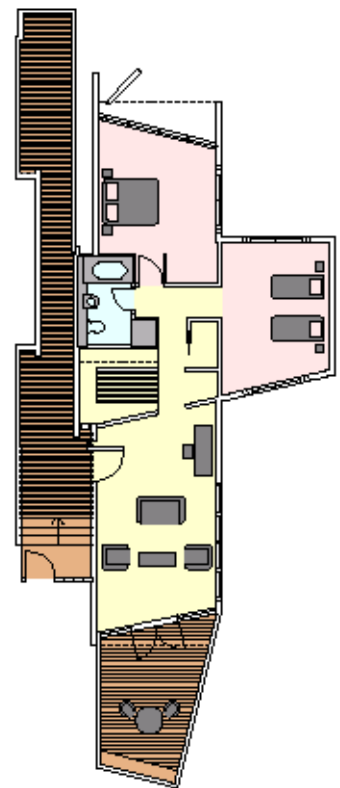

# Couran Cove Island Resort

## 2 Bedroom Lodge

Our 2 bedroom waterfront lodge is perfect for extended breaks – long weekends, school holidays and conference/wedding events - when standalone private accommodation with full self-catering facilities offers the ideal 'home away from home'.

Catering for a family or twin share, our popular lodge accommodation allows centralised access to all resort facilities from a truly homely environment.

With large living areas, 2 separate bedrooms, marble bathroom, a generously proportioned balcony overlooking the water and a full size kitchen, the lodge is a superb option for guests who desire additional space and luxury.

Floor plan of 2 Bedroom Lodge

Size	87m2
Location	Marina and Lagoon
Features	Air conditioning, heater, fans, full kitchen with crockery and cutlery
Standard Capacity	4 adults
Maximum Capacity	5 adults or 2 adults + 4 children (3-14 years)
Family Capacity	2 adults + 4 children (3-14 years)
Bedding	1 king bed, 2 singles & 1 sofa lounge